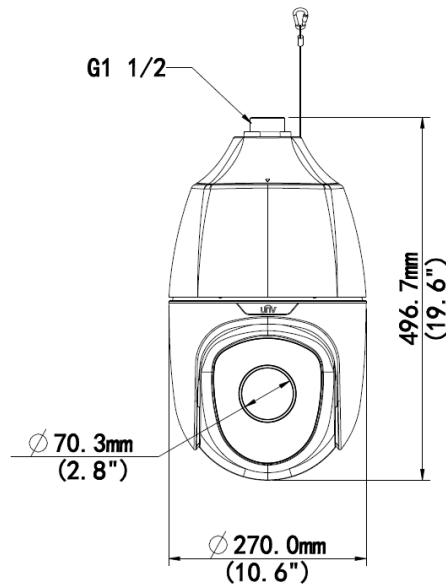

Video Output	1 BNC, impedance 75Ω; amplitude 1V [p-p]
General	
Power	AC 24V±25% (Default), DC 24V±25%
	Power consumption:16 ~ 56W
Dimensions (∅ x H)	∅270 × 496.7mm (∅10.6" x 19.6")
Weight	9.69kg (21.4lb)
Working Environment	-40°C ~ 70°C (-40°F ~ 158°F), Humidity: ≤95% RH (non-condensing)
Ingress Protection	IP66
Vandal Resistant	IK10
Heat	Built-in Heater and Temperature control system
Reset Button	Supported

Dimensions

Zhejiang Uniview Technologies Co., Ltd.

Building No.10, Wanlun Science Park, Jiangling Road 88, Binjiang District, Hangzhou, Zhejiang, China (310051)

Email: overseasbusiness@uniview.com; globalsupport@uniview.com

<http://www.uniview.com>

©2019 Zhejiang Uniview Technologies Co., Ltd. All rights reserved.

*Product specifications and availability are subject to change without notice.